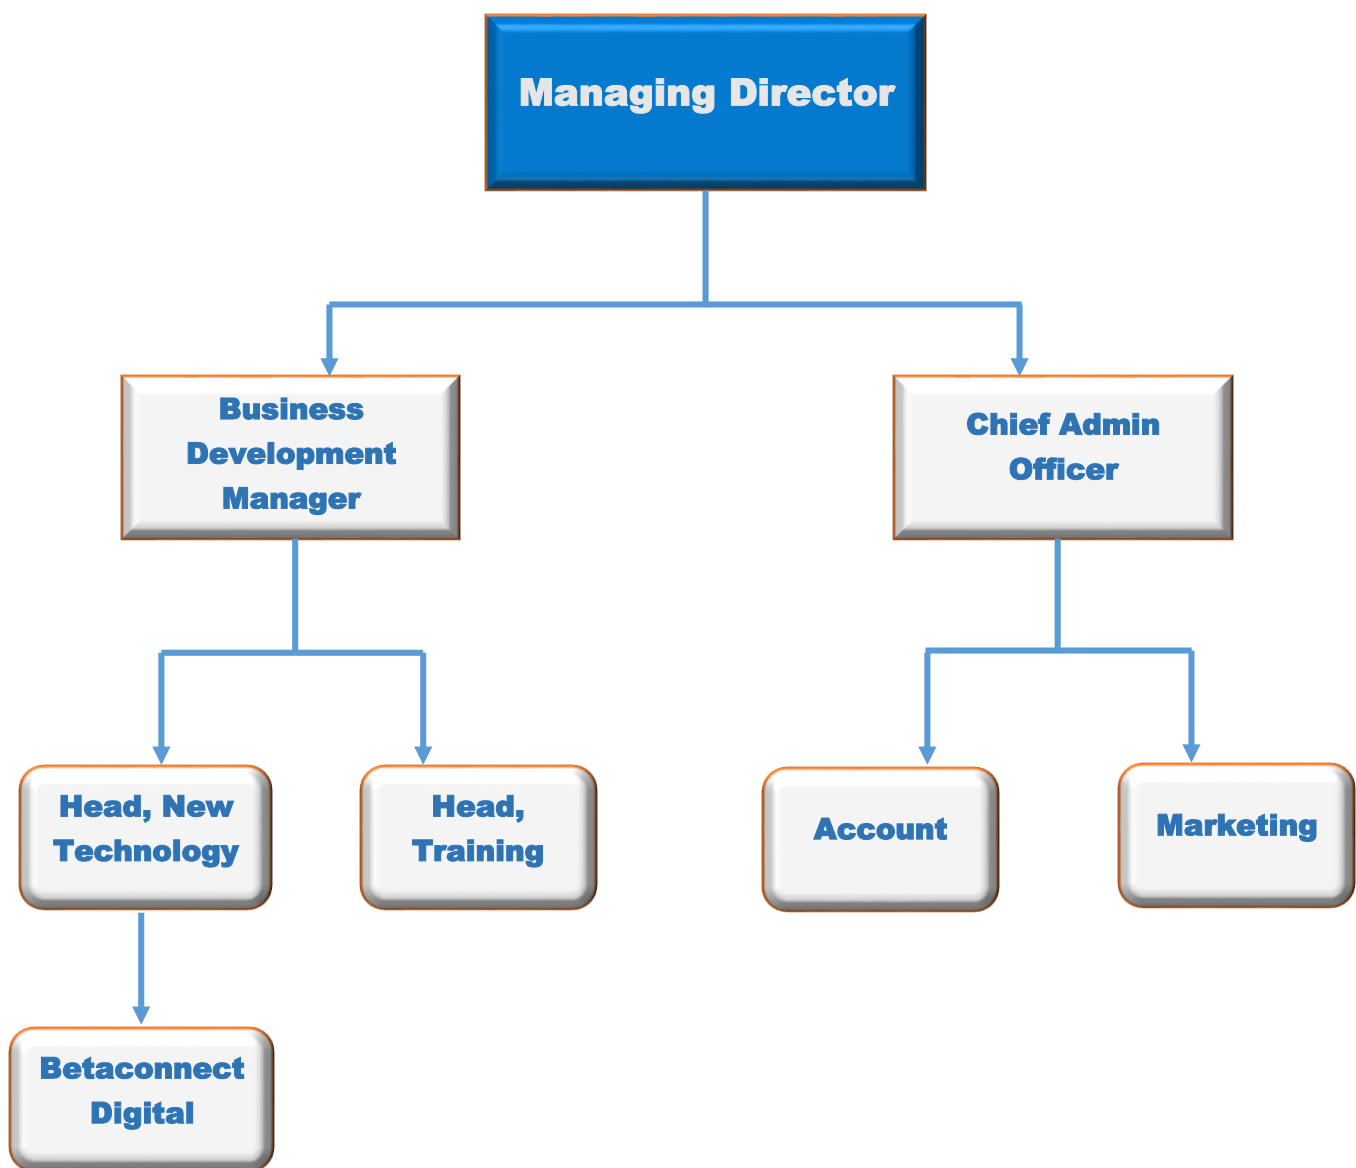

OUR ORGANISATION STRUCTURE